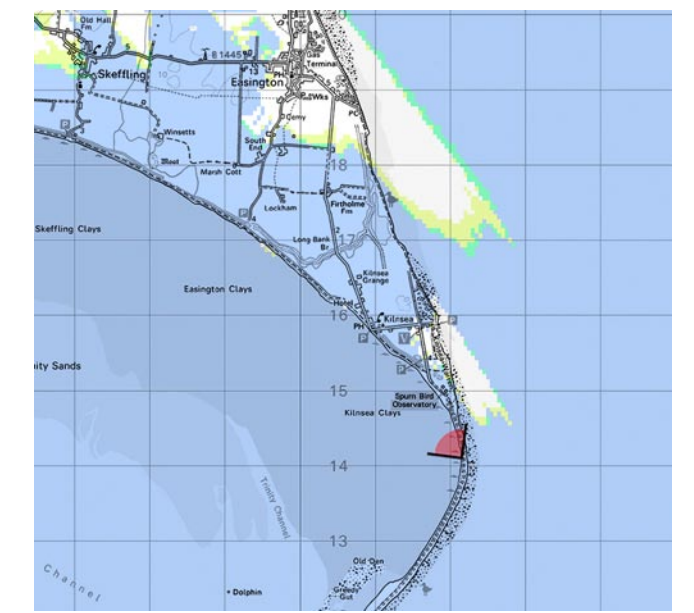

EXISTING VIEW

WIREFRAME VIEW

Monkwith Wind Farm

VIEWPOINT 14
VIEW NORTH FROM SPURN HEAD
WIREFRAME VISUALISATION 14a

Viewpoint Information

Grid Reference 542134E 414110N
Ground Height 0m AOD
Viewer Height 2m
Included Angle 90°
Viewing Distance 300mm
Camera used was a 35mm SLR focal length 50mm

Layout Information

Based on Layout LMWH005.wfl
Blade Length 41m
Hub Height 70m
Nearest Visible Turbine 22308m
Number of Tips visible 3*
Number of Hubs visible 3*
Turbine visibility 326° to 327°

*The information provided ignores the screening effects of woodland and other intervening objects.

Location Plan

map scale 1:100000 extracted from ZTV to blade tip

Date	By	Paper	Scale	Rev
APR 2009	SH	A3+	-	

Reproduced from Ordnance Survey digital map data © Crown Copyright 2009. All rights reserved.