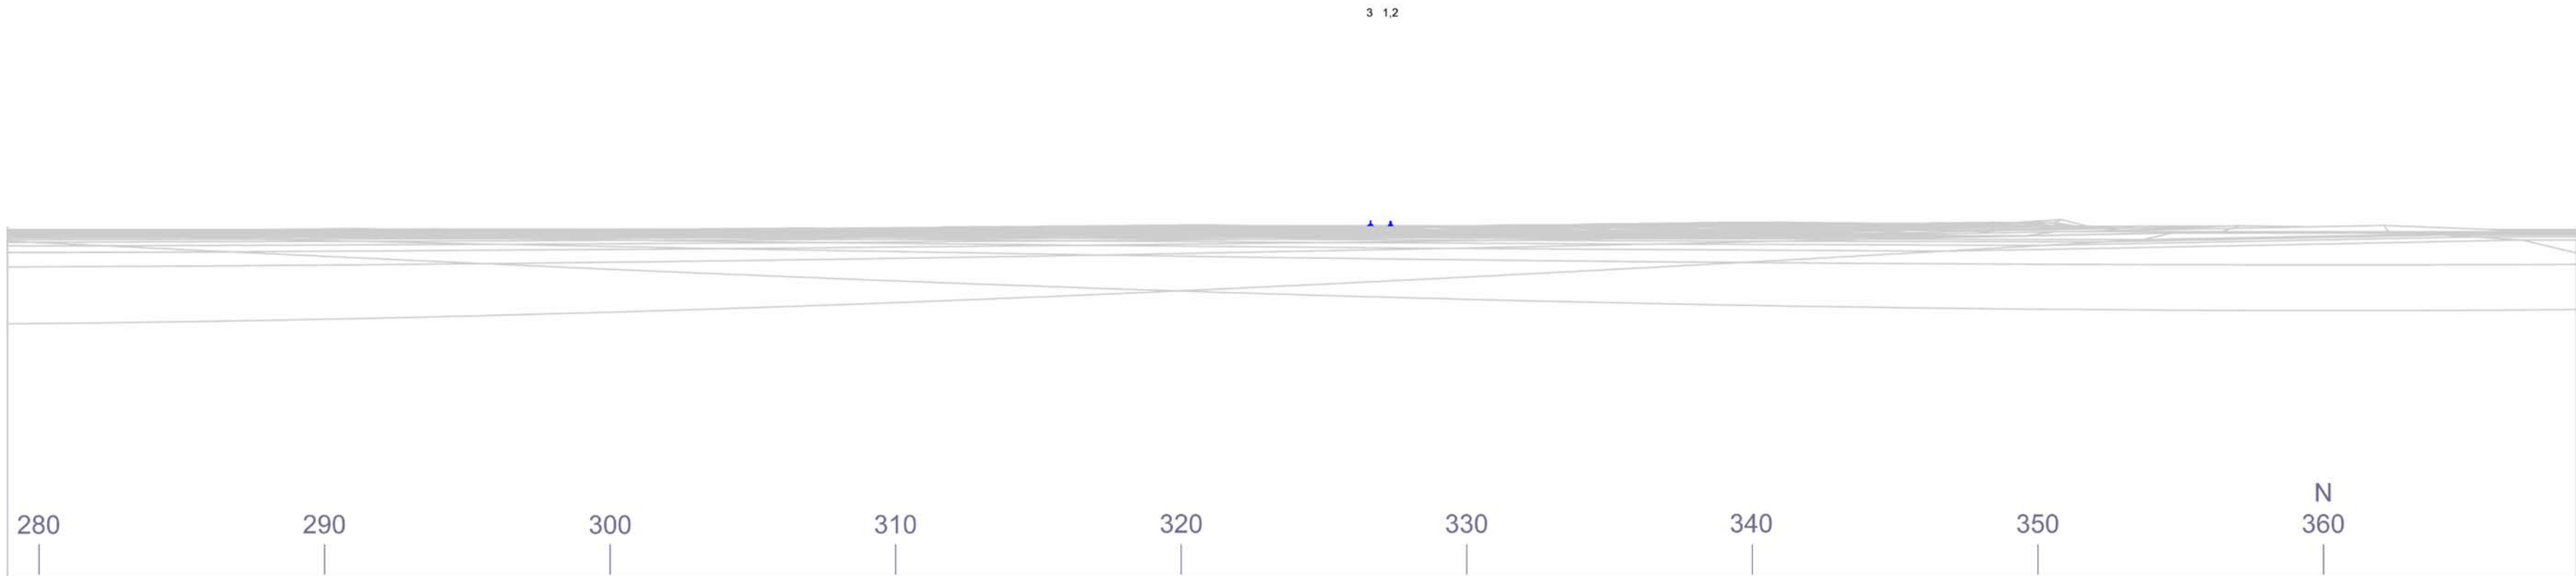

EXISTING VIEW

WIREFRAME VIEW

Monkwith Wind Farm

VIEWPOINT 14
VIEW NORTH FROM SPURN HEAD
WIREFRAME VISUALISATION 14a

Viewpoint Information

Grid Reference 542134E 414110N
Ground Height 0m AOD
Viewer Height 2m
Included Angle 90°
Viewing Distance 300mm
Camera used was a 35mm SLR focal length 50mm

Layout Information

Based on Layout LMWH005.wfl
Blade Length 41m
Hub Height 70m
Nearest Visible Turbine 22308m
Number of Tips visible 3*
Number of Hubs visible 3*
Turbine visibility 326° to 327°

*The information provided ignores the screening effects of woodland and other intervening objects.

Location Plan

map scale 1:100000 extracted from ZTV to blade tip

Date	By	Paper	Scale	Rev
APR 2009	SH	A3+	-	

Reproduced from Ordnance Survey digital map data © Crown Copyright 2009. All rights reserved.